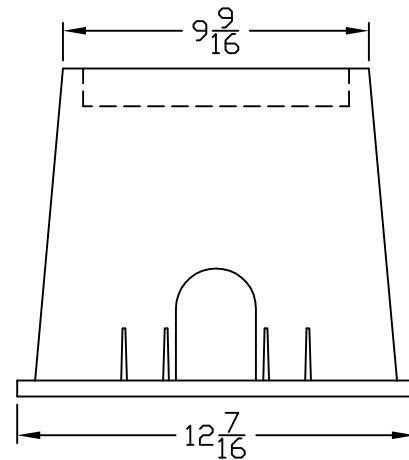

DFW1000.1.LID

DFW1000.10.1

DFW1000.10.BODY

NOTES

- 1) DIM'S ± 1/16 U.N.O.
- 2) LOAD RATING: 2500 LBS.

DFW PLASTICS, INC.
 1001 JARVIS RD
 FORT WORTH, TX. 76179
 (817) 439-3600
 (817) 439-3700 (f)
 www.dfwplasticsinc.com

DFW1000.10.1

FILE NAME:

*
*

UPDATED: 08/30/2010

DRAWN BY: J.C.A.

PLOT SCALE: 1:6