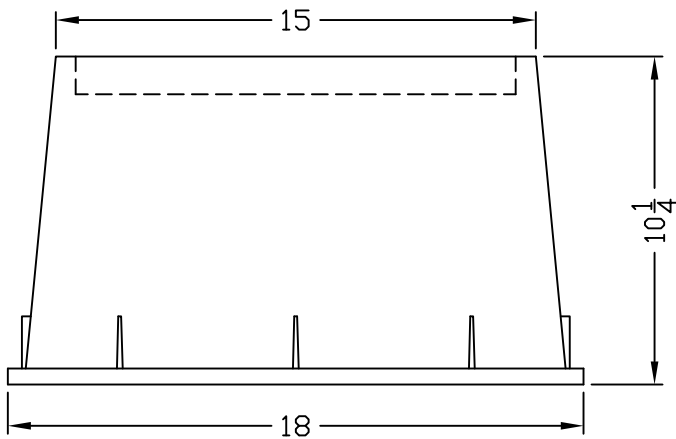

DFW1000.1.LID

DFW1000.10.1

DFW1000.10.BODY

NOTES

- 1) DIM'S ± 1/16 U.N.O.
- 2) LOAD RATING: 2500 LBS.

DFW PLASTICS, INC.
 1001 JARVIS RD
 FORT WORTH, TX. 76179
 (817) 439-3600
 (817) 439-3700 (f)
 www.dfwplasticsinc.com

DFW1000.10.1

FILE NAME:

*
*

UPDATED: 08/30/2010

DRAWN BY: J.C.A.

PLOT SCALE: 1:6