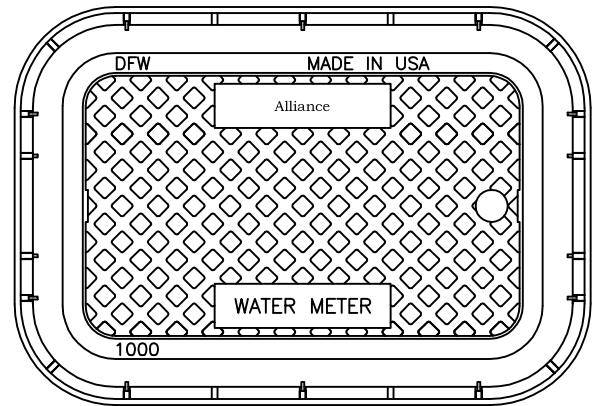

DFW1000.1.LID

DFW1000.10.1

DFW1000.10.BODY

NOTES

- 1) DIM'S ± 1/16 U.N.O.
- 2) LOAD RATING: 2500 LBS.

DFW PLASTICS, INC.
 1001 JARVIS RD
 FORT WORTH, TX. 76179
 (817) 439-3600
 (817) 439-3700 (f)
 www.dfwplasticsinc.com

DFW1000.10.1

FILE NAME:

*
*

UPDATED: 08/30/2010

DRAWN BY: J.C.A.

PLOT SCALE: 1:6