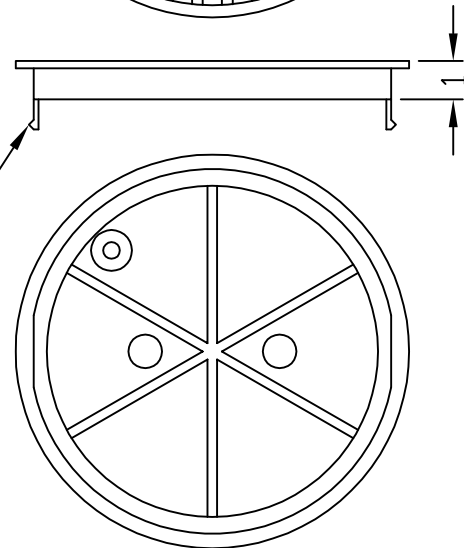

DFW1100.10.BODY

DFW1100.10.1

SNAP LOCK TABS

DFW1100.1.LID

NOTES

1) DIM'S \pm 1/8 U.N.O.

DFW PLASTICS, INC.
1001 JARVIS RD
FORT WORTH, TX. 76179
(817) 439-3600
(817) 439-3700 (f)
www.dfwplasticsinc.com

DFW1100.10.1

FILE NAME:
* DFW1100.10.1.DWG
UPDATED: 09/01/2010
DRAWN BY: J.C.A.
PLOT SCALE: 1:5