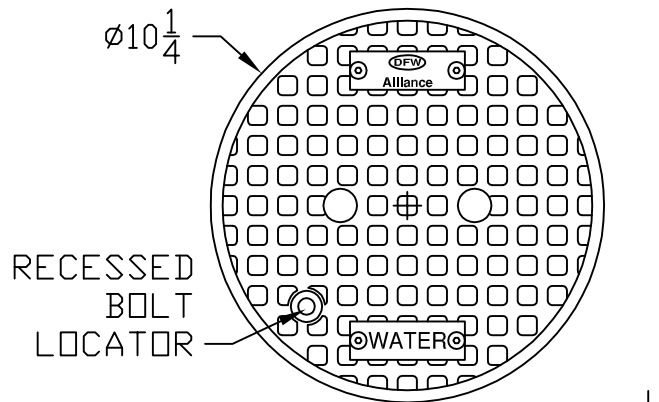

DFW1100.10.BODY

DFW1100.10.1

SNAP LOCK TABS

DFW1100.1.LID

NOTES

1) DIM'S \pm 1/8 U.N.O.

DFW PLASTICS, INC.
1001 JARVIS RD
FORT WORTH, TX. 76179
(817) 439-3600
(817) 439-3700 (f)
www.dfwplasticsinc.com

DFW1100.10.1

FILE NAME:
* DFW1100.10.1.DWG
UPDATED: 09/01/2010
DRAWN BY: J.C.A.
PLOT SCALE: 1:5