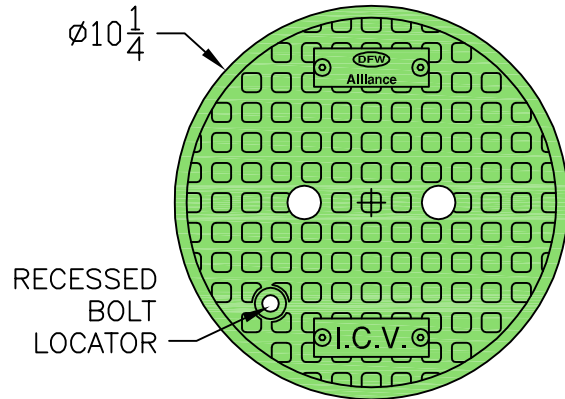

DFW-BDBOLT

3/8-16 x 2 1/2
S.S. BOLT

DFW-BDBOLT

DFW1100D.10.2D

$\phi 12 \frac{13}{16}$

$\phi 10$

BOLT RECEPTOR
W/ S.S.
JAM NUT

$\phi 10 \frac{1}{4}$

RECESSED
BOLT
LOCATOR

10

2 x 3
PIPE SLOT

DFW1100D.10.BODY

SNAP
LOCK
TABS

DFW1100.2.LID

NOTES

1) DIM'S \pm 1/8 U.N.O.