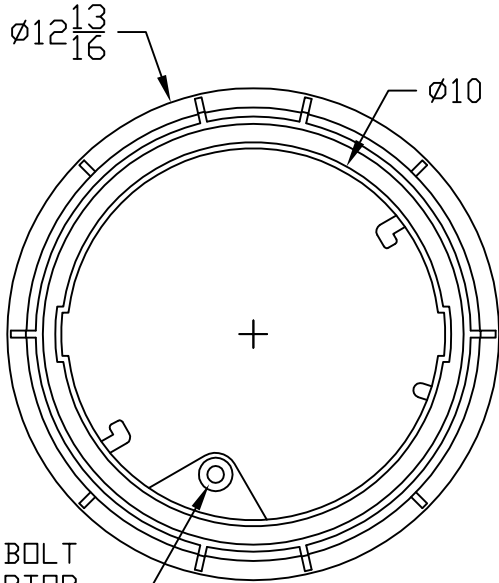

DFW-BDBOLT

3/8-16 x 2 1/2
S.S. BOLT

DFW-BDBOLT

DFW1100D.10.2D

$\phi 12 \frac{13}{16}$

$\phi 10$

BOLT RECEPTOR
W/ S.S.
JAM NUT

$\phi 10 \frac{1}{4}$

RECESSED
BOLT
LOCATOR

10

2 x 3
PIPE SLOT

DFW1100D.10.BODY

SNAP
LOCK
TABS

DFW1100.2.LID

NOTES

1) DIM'S \pm 1/8 U.N.O.