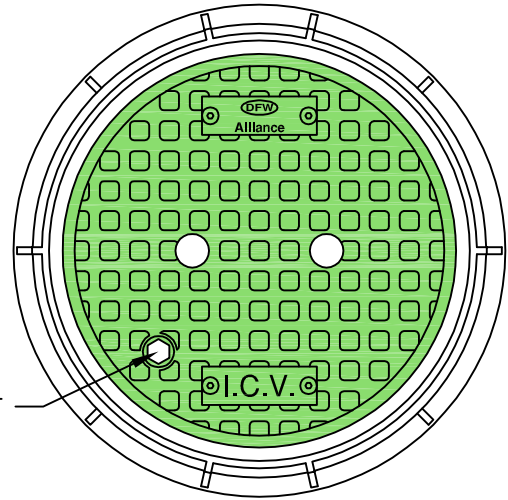

DFW-BDBOLT

3/8-16 x 2 1/2
S.S. BOLT

DFW-BDBOLT

DFW1100D.10.2D

$\phi 12 \frac{13}{16}$

$\phi 10$

BOLT RECEPTOR
W/ S.S.
JAM NUT

$\phi 10 \frac{1}{4}$

RECESSED
BOLT
LOCATOR

10

2 x 3
PIPE SLOT

DFW1100D.10.BODY

SNAP
LOCK
TABS

DFW1100.2.LID

NOTES

1) DIM'S \pm 1/8 U.N.O.