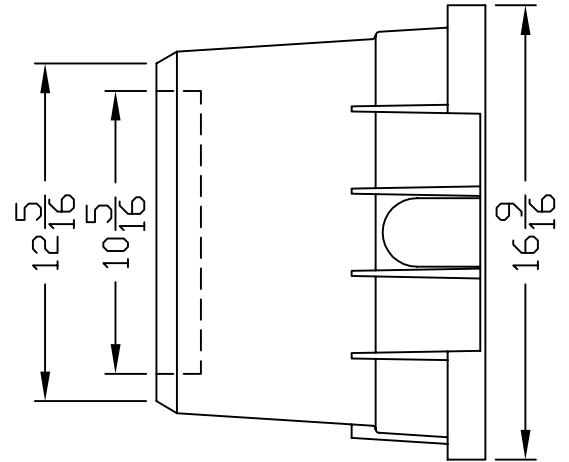

NOTES

1) DIM'S ± 1/16 U.N.O.

DFW PLASTICS, INC.  
 1001 JARVIS RD  
 FORT WORTH, TX. 76179  
 (817) 439-3600  
 (817) 439-3700 (f)  
 www.dfwplasticsinc.com

DFW1200TT.12.BODY

FILE NAME:  
 \* DFW1200TT.12.BODY.DWG  
 UPDATED: 05/18/2010  
 DRAWN BY: J.C.A.  
 PLOT SCALE: 1:7