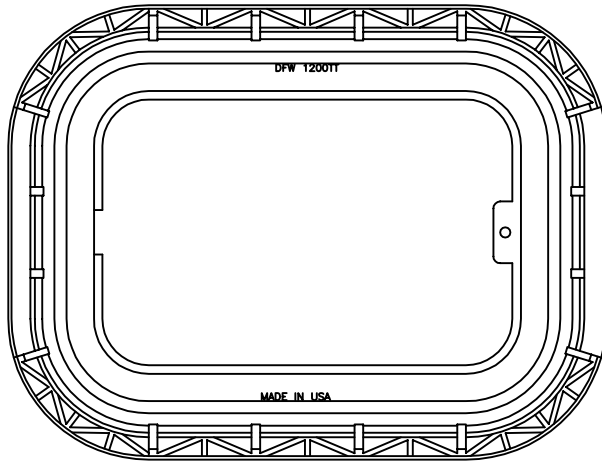

NOTES

1) DIM'S ± 1/16 U.N.O.

DFW PLASTICS, INC.  
 1001 JARVIS RD  
 FORT WORTH, TX. 76179  
 (817) 439-3600  
 (817) 439-3700 (f)  
 www.dfwplasticsinc.com

DFW1200TT.12.BODY

FILE NAME:  
 \* DFW1200TT.12.BODY.DWG  
 UPDATED: 05/18/2010  
 DRAWN BY: J.C.A.  
 PLOT SCALE: 1:7