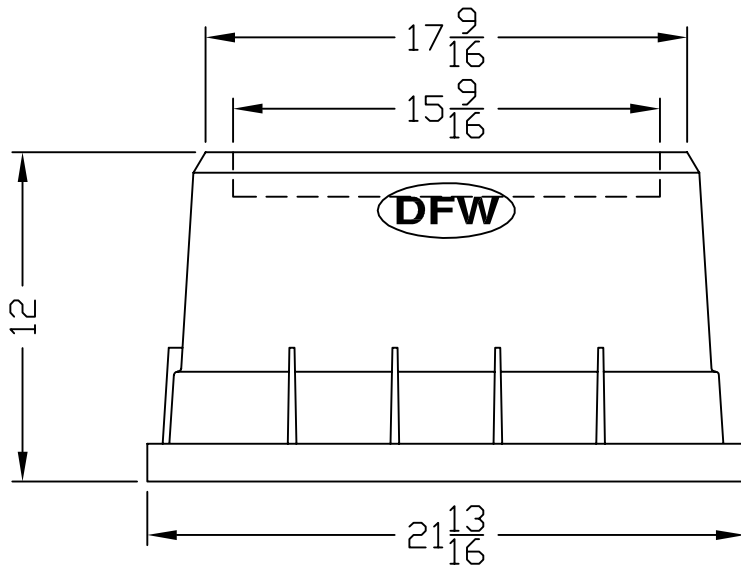

NOTES

1) DIM'S ± 1/16 U.N.O.

DFW PLASTICS, INC.  
 1001 JARVIS RD  
 FORT WORTH, TX. 76179  
 (817) 439-3600  
 (817) 439-3700 (f)  
 www.dfwplasticsinc.com

DFW1200TT.12.BODY

FILE NAME:  
 \* DFW1200TT.12.BODY.DWG  
 UPDATED: 05/18/2010  
 DRAWN BY: J.C.A.  
 PLOT SCALE: 1:7