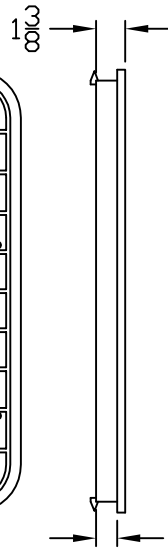

AMR  
MOUNT  
HOLES

**DFW1500.1.LID**

**DFW1500.12.1**

**TOP VIEW**

**DFW1500.12.BODY**

**BOTTOM VIEW**

**NOTES:**

1) DIM'S ± 1/16 U.N.O.

DFW PLASTICS, INC.  
1001 JARVIS RD  
FORT WORTH, TX. 76179  
(817) 439-3600  
(817) 439-3700 (f)  
www.dfwplasticsinc.com

DFW1500.12.1

FILE NAME:

\*  
\*

UPDATED: 08/25/2010

DRAWN BY: J.C.A.

PLOT SCALE: 1:9