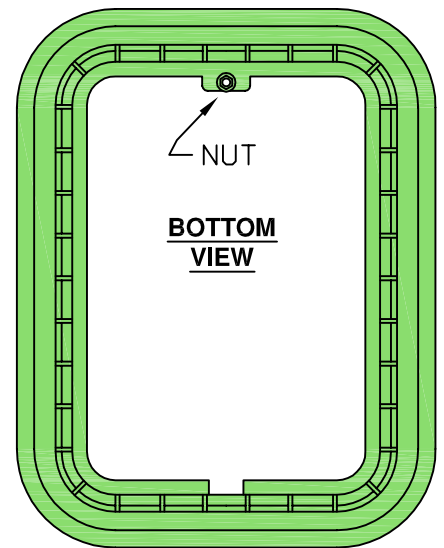

BOLT DOWN ASSY

DFW1500D2.12.2D

DFW1500D2.12.BODY

NOTES:

- 1) DIM'S ± 1/16 U.N.O.
- 2) COLOR: PMS 554C

DFW PLASTICS, INC.
 1001 JARVIS RD
 FORT WORTH, TX. 76179
 (817) 439-3600
 (817) 439-3700 (f)
 www.dfwplasticsinc.com

DFW1500D2.12.2D

FILE NAME:

*
*

UPDATED: 03/16/2010

DRAWN BY: J.C.A.

PLOT SCALE: 1:9