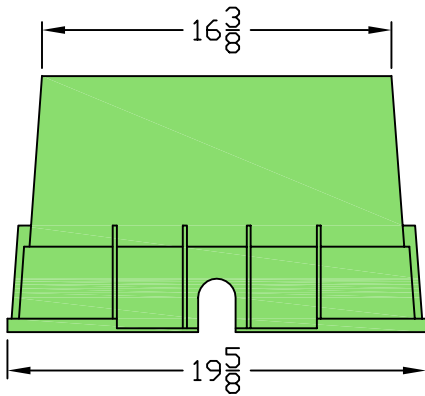

BOLT DOWN ASSY

DFW1500D2.12.2D

DFW1500D2.12.BODY

NOTES:

- 1) DIM'S ± 1/16 U.N.O.
- 2) COLOR: PMS 554C

DFW PLASTICS, INC.
 1001 JARVIS RD
 FORT WORTH, TX. 76179
 (817) 439-3600
 (817) 439-3700 (f)
 www.dfwplasticsinc.com

DFW1500D2.12.2D

FILE NAME:

*
*

UPDATED: 03/16/2010

DRAWN BY: J.C.A.

PLOT SCALE: 1:9