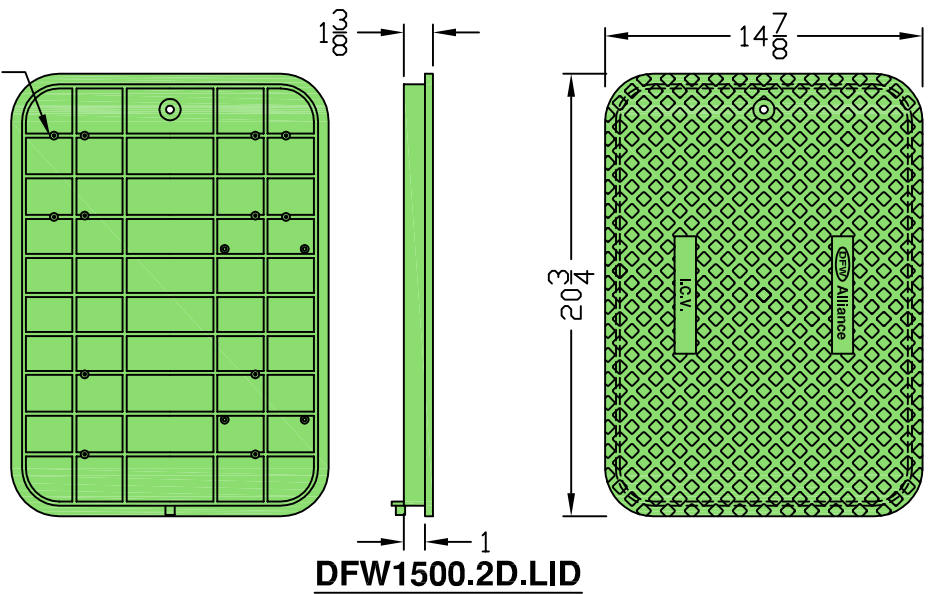

BOLT DOWN ASSY

DFW1500D2.12.2D

DFW1500D2.12.BODY

NOTES:

- 1) DIM'S ± 1/16 U.N.O.
- 2) COLOR: PMS 554C

DFW PLASTICS, INC.
 1001 JARVIS RD
 FORT WORTH, TX. 76179
 (817) 439-3600
 (817) 439-3700 (f)
 www.dfwplasticsinc.com

DFW1500D2.12.2D

FILE NAME:

*
*

UPDATED: 03/16/2010

DRAWN BY: J.C.A.

PLOT SCALE: 1:9