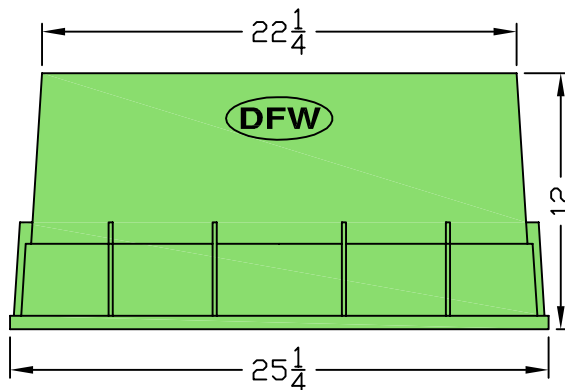

BOLT DOWN ASSY

DFW1500D2.12.2D

DFW1500D2.12.BODY

NOTES:

- 1) DIM'S ± 1/16 U.N.O.
- 2) COLOR: PMS 554C

DFW PLASTICS, INC.
 1001 JARVIS RD
 FORT WORTH, TX. 76179
 (817) 439-3600
 (817) 439-3700 (f)
 www.dfwplasticsinc.com

DFW1500D2.12.2D

FILE NAME:

*
*

UPDATED: 03/16/2010

DRAWN BY: J.C.A.

PLOT SCALE: 1:9