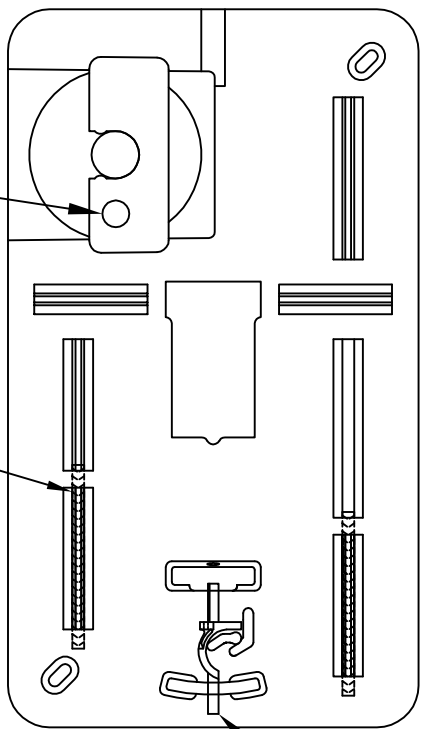

ø4 3/4 x 1/4 DEEP RECESS FOR AMR PAD
 w/ 1 7/8 x 2 1/2 SLOT KNOCK OUT FOR OPTIONAL
 AMR HOLE.

DFW-BLOCK-XL

DFW-KEY

60W ITRON MOUNT

DFW-BLOCK-XL

DFW1730C-1EBAF-LID