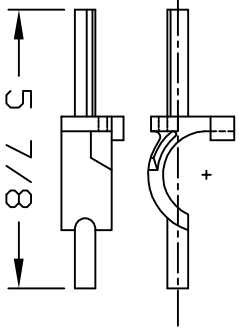

ø4 3/4 x 1/4 DEEP RECESS FOR AMR PAD
 w/ 1 7/8 x 2 1/2 SLOT KNOCK OUT FOR OPTIONAL
 AMR HOLE.

DFW-BLOCK-XL

DFW-KEY

60W ITRON MOUNT

DFW-BLOCK-XL

DFW1730C-1EBAF-LID