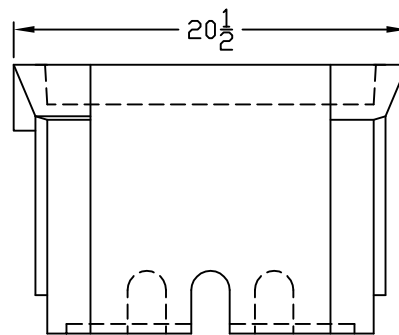

60W ITRON MOUNT

**DFW38C-1A2-LID**

**DFW38C-14-1A2**

**DFW38C-14-BODY**

**NOTES**

1) DIM'S ± 1/8 U.N.O.

DFW PLASTICS, INC.  
1001 JARVIS RD  
FORT WORTH, TX. 76179  
(817) 439-3600  
(817) 439-3700 (f)  
www.dfwplasticsinc.com

DFW38C-14-1A2

FILE NAME:  
\* DFW38C-14-1A2.DWG  
UPDATED: 03/03/2010  
DRAWN BY: J.C.A.  
PLOT SCALE: 1:10