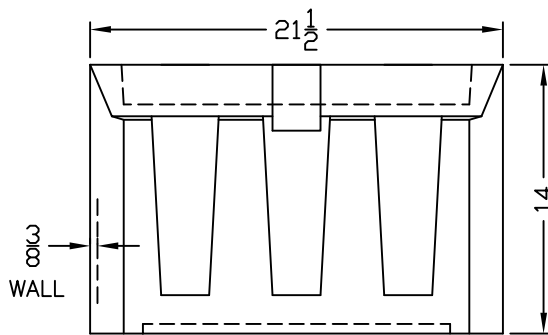

60W ITRON MOUNT

**DFW38C-1A2-LID**

**DFW38C-14-1A2**

**DFW38C-14-BODY**

**NOTES**

1) DIM'S ± 1/8 U.N.O.

DFW PLASTICS, INC.  
1001 JARVIS RD  
FORT WORTH, TX. 76179  
(817) 439-3600  
(817) 439-3700 (f)  
www.dfwplasticsinc.com

DFW38C-14-1A2

FILE NAME:  
\* DFW38C-14-1A2.DWG  
UPDATED: 03/03/2010  
DRAWN BY: J.C.A.  
PLOT SCALE: 1:10