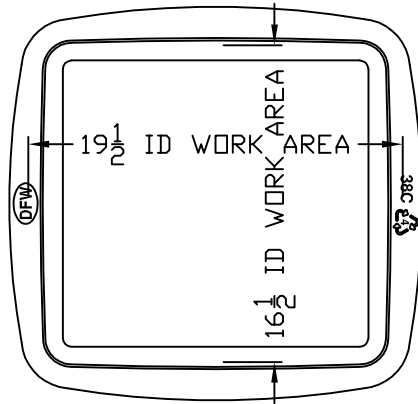

60W ITRON MOUNT

**DFW38C-1A2-LID**

**DFW38C-14-1A2**

**DFW38C-14-BODY**

**NOTES**

1) DIM'S ± 1/8 U.N.O.

DFW PLASTICS, INC.  
1001 JARVIS RD  
FORT WORTH, TX. 76179  
(817) 439-3600  
(817) 439-3700 (f)  
www.dfwplasticsinc.com

DFW38C-14-1A2

FILE NAME:  
\* DFW38C-14-1A2.DWG  
UPDATED: 03/03/2010  
DRAWN BY: J.C.A.  
PLOT SCALE: 1:10