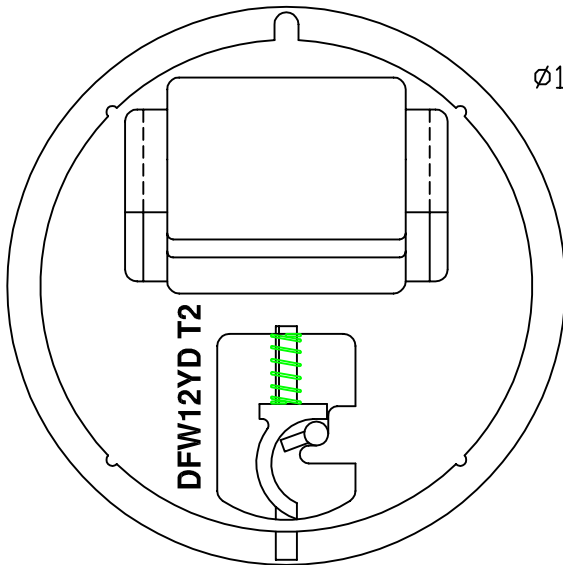

DFW-LOCK
PLASTIC LOCK

DFW-YKEY

$\varnothing 10 \frac{1}{4}$

DFW-LOCK

NOTES

1) DIM'S $\pm 1/8$ U.N.O.

DFW PLASTICS, INC.
1001 JARVIS RD
FORT WORTH, TX. 76179
(817) 439-3600
(817) 439-3700 (f)
www.dfwplasticsinc.com

ST. THOMAS V.I.

DFW12YD-1YKA T2-LID

FILE NAME:

*
*

UPDATED: 04/05/2010

DRAWN BY: J.C.A.

PLOT SCALE: 1:4