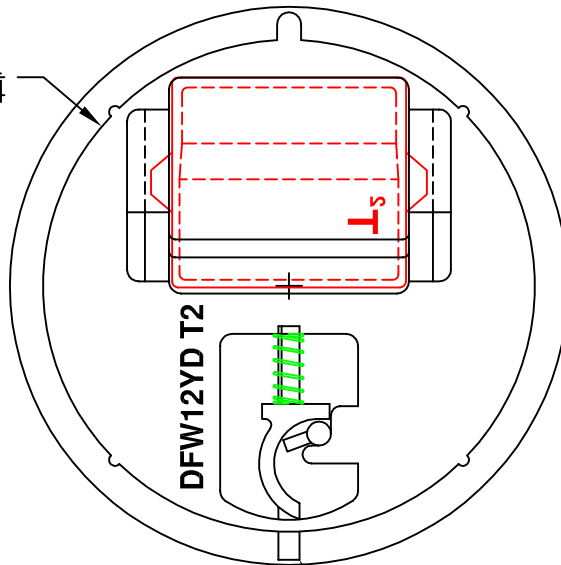

DFW-LOCK
PLASTIC LOCK

DFW-YKEY

$\varnothing 10 \frac{1}{4}$

DFW-LOCK

NOTES

1) DIM'S $\pm 1/8$ U.N.O.

DFW PLASTICS, INC.
1001 JARVIS RD
FORT WORTH, TX. 76179
(817) 439-3600
(817) 439-3700 (f)
www.dfwplasticsinc.com

ST. THOMAS V.I.

DFW12YD-1YKA T2-LID

FILE NAME:

*
*

UPDATED: 04/05/2010

DRAWN BY: J.C.A.

PLOT SCALE: 1:4