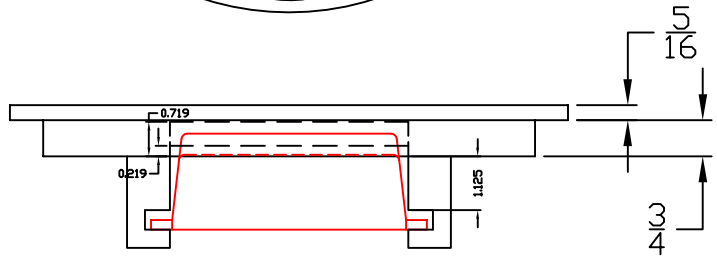

DFW-LOCK
PLASTIC LOCK

DFW-YKEY

$\varnothing 10 \frac{1}{4}$

DFW-LOCK

NOTES

1) DIM'S $\pm 1/8$ U.N.O.

DFW PLASTICS, INC.
1001 JARVIS RD
FORT WORTH, TX. 76179
(817) 439-3600
(817) 439-3700 (f)
www.dfwplasticsinc.com

ST. THOMAS V.I.

DFW12YD-1YKA T2-LID

FILE NAME:

*
*

UPDATED: 04/05/2010

DRAWN BY: J.C.A.

PLOT SCALE: 1:4