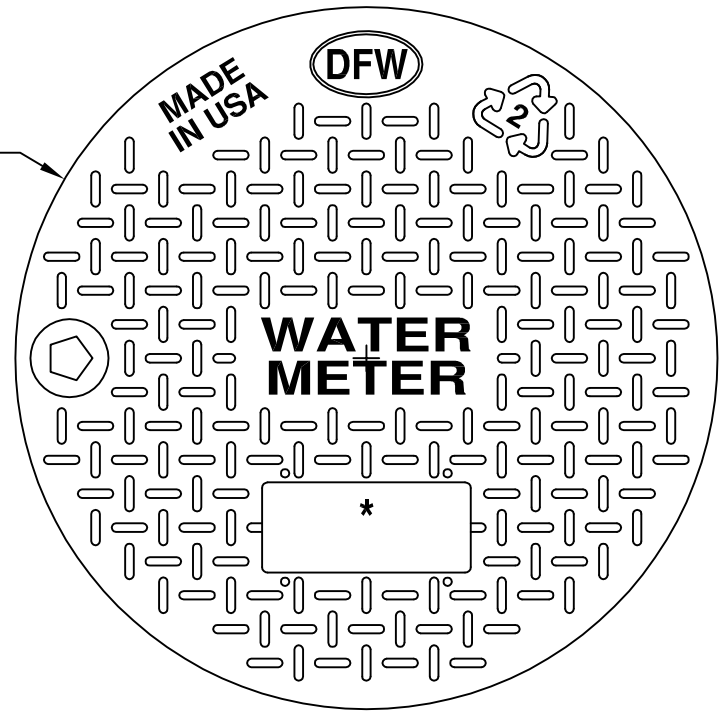

Ø14<sub>5</sub>

**DFW-WORMGEAR**

**DFW-STEM**

ROUND TAPERED PIN  
W/ (4) FLAT SIDES  
EA FLAT HAS A CTR SPINE

Ø13<sub>1/8</sub>

**NOTES**

1) DIM'S ± 1/8 U.N.O.

DFW PLASTICS, INC.  
1001 JARVIS RD  
FORT WORTH, TX. 76179  
(817) 439-3600  
(817) 439-3700 (f)  
www.dfwplasticsinc.com

DFW14AFD-1WA60W2-LID

FILE NAME:

\* DFW14AFD-1WA60W2-LID.DWG

UPDATED: 09/14/2010

DRAWN BY: J.C.A.

PLOT SCALE: 1:4