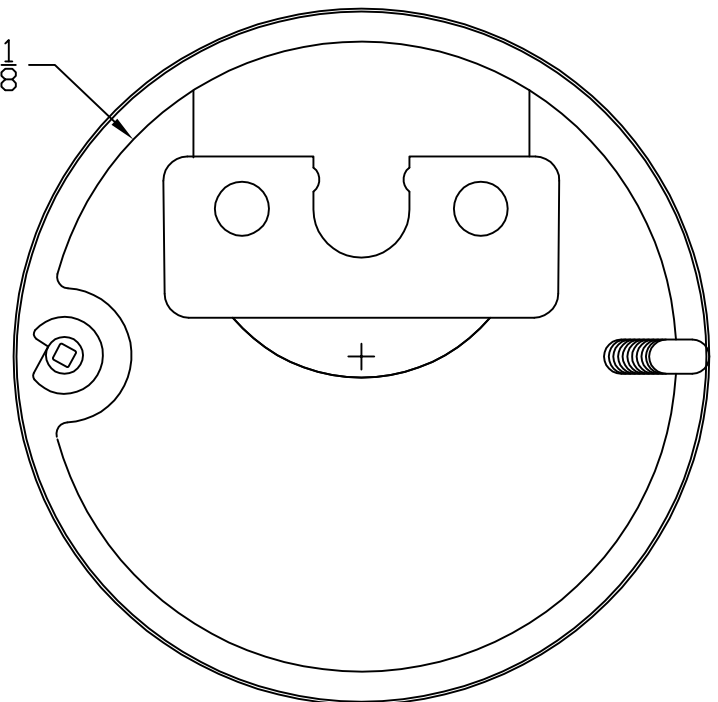

Ø14<sub>5</sub>

**DFW-WORMGEAR**

**DFW-STEM**

ROUND TAPERED PIN  
W/ (4) FLAT SIDES  
EA FLAT HAS A CTR SPINE

Ø13<sub>1/8</sub>

**NOTES**

1) DIM'S ± 1/8 U.N.O.

DFW PLASTICS, INC.  
1001 JARVIS RD  
FORT WORTH, TX. 76179  
(817) 439-3600  
(817) 439-3700 (f)  
www.dfwplasticsinc.com

DFW14AFD-1WA60W2-LID

FILE NAME:

\* DFW14AFD-1WA60W2-LID.DWG

UPDATED: 09/14/2010

DRAWN BY: J.C.A.

PLOT SCALE: 1:4