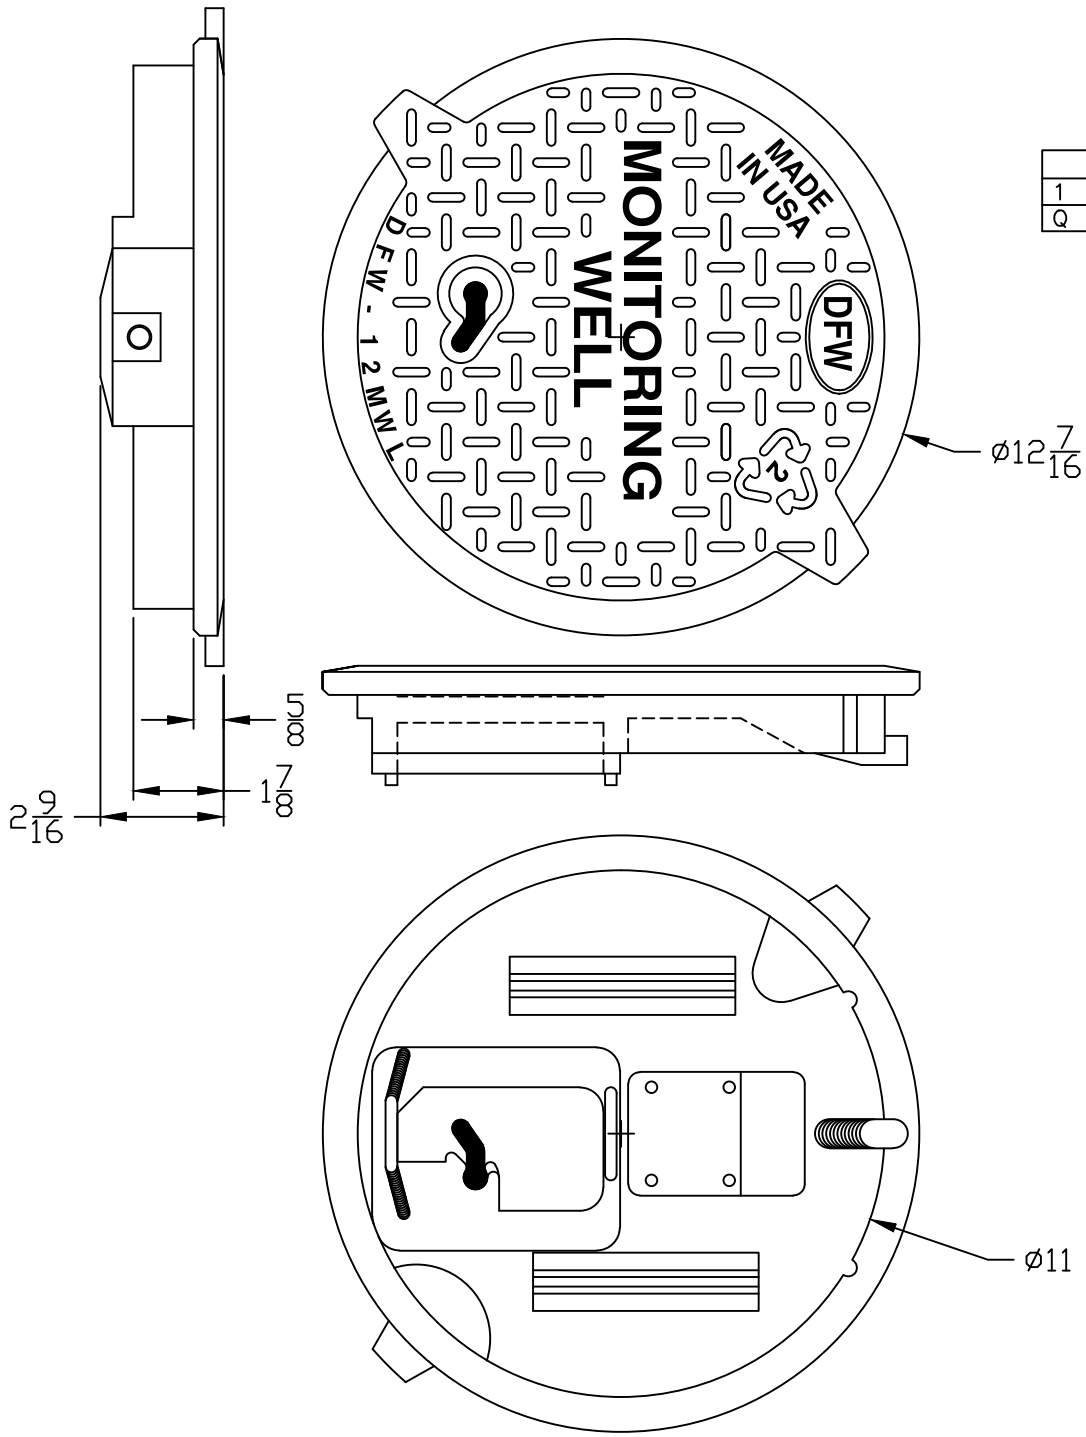

LID KEY	
1	BLACK COLOR
Q	KEYHOLE FOR LOCK

- NOTES**
- 1) DIM'S $\pm 1/8"$ U.N.O.
 - 2) LID MATERIAL: HDPE

DFW PLASTICS, INC. ENGAGES IN ONGOING RESEARCH AND DEVELOPMENT TO IMPROVE AND ENHANCE ITS PRODUCTS. THEREFORE, DFW PLASTICS, INC. RESERVES THE RIGHT TO CHANGE PRODUCT OR SYSTEM SPECIFICATIONS WITHOUT NOTICE.

DFW PLASTICS, INC.
 PO BOX 648
 BEDFORD, TEXAS 76095
 (817) 439-3600
 (817) 439-3700 (f)
 www.dfwplasticsinc.com

CREATED:	11/19/2015
UPDATED:	11/19/2015
ACCEPTED:	JMc
DRAWN BY:	J.C.A.
PLOT SCALE:	1:4

DFW12MW-1Q-LID