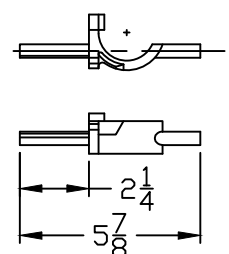

LID KEY	
1	BLACK COLOR
B	BRASS LOCK

DFW-BLOCK-XL

- NOTES**
- 1) DIM'S ± 1/8" U.N.O.
 - 2) LID MATERIAL: HDPE

DFW PLASTICS, INC. ENGAGES IN ONGOING RESEARCH AND DEVELOPMENT TO IMPROVE AND ENHANCE ITS PRODUCTS. THEREFORE, DFW PLASTICS, INC. RESERVES THE RIGHT TO CHANGE PRODUCT OR SYSTEM SPECIFICATIONS WITHOUT NOTICE.

DFW PLASTICS, INC.
 PO BOX 648
 BEDFORD, TEXAS 76095
 (817) 439-3600
 (817) 439-3700 (f)
 www.dfwplasticsinc.com

DFW18SD-1B-LID

CREATED:	08/25/2015
UPDATED:	08/25/2015
ACCEPTED:	JMc
DRAWN BY:	RMc
PLOT SCALE:	1:4