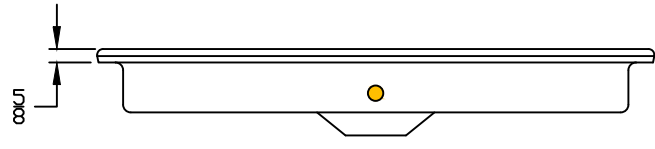

LID KEY	
1	BLACK COLOR
B	BRASS LOCK

DFW-BLOCK-XL

- NOTES**
- 1) DIM'S ± 1/8" U.N.O.
 - 2) LID MATERIAL: HDPE

DFW PLASTICS, INC. ENGAGES IN ONGOING RESEARCH AND DEVELOPMENT TO IMPROVE AND ENHANCE ITS PRODUCTS. THEREFORE, DFW PLASTICS, INC. RESERVES THE RIGHT TO CHANGE PRODUCT OR SYSTEM SPECIFICATIONS WITHOUT NOTICE.