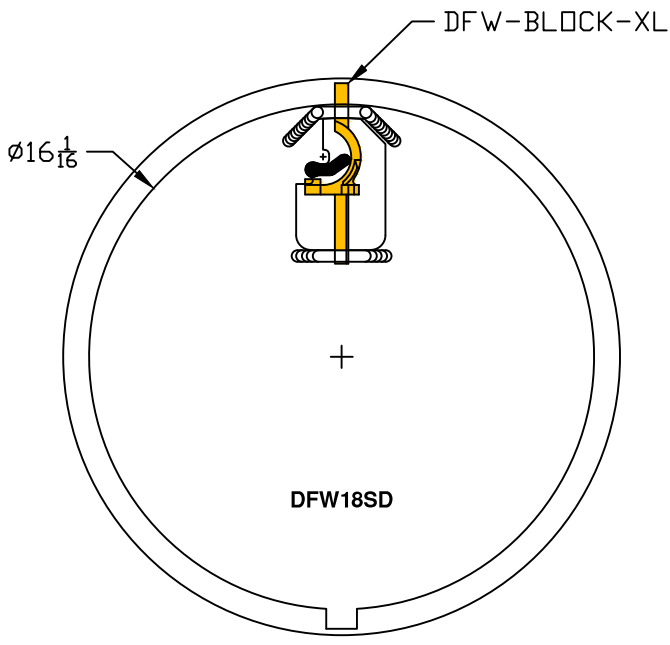

LID KEY	
1	BLACK COLOR
B	BRASS LOCK

DFW-BLOCK-XL

- NOTES**
- 1) DIM'S ± 1/8" U.N.O.
 - 2) LID MATERIAL: HDPE

DFW PLASTICS, INC. ENGAGES IN ONGOING RESEARCH AND DEVELOPMENT TO IMPROVE AND ENHANCE ITS PRODUCTS. THEREFORE, DFW PLASTICS, INC. RESERVES THE RIGHT TO CHANGE PRODUCT OR SYSTEM SPECIFICATIONS WITHOUT NOTICE.

DFW PLASTICS, INC.
 PO BOX 648
 BEDFORD, TEXAS 76095
 (817) 439-3600
 (817) 439-3700 (f)
 www.dfwplasticsinc.com

DFW18SD-1B-LID

CREATED:	08/25/2015
UPDATED:	08/25/2015
ACCEPTED:	JMc
DRAWN BY:	RMc
PLOT SCALE:	1:4