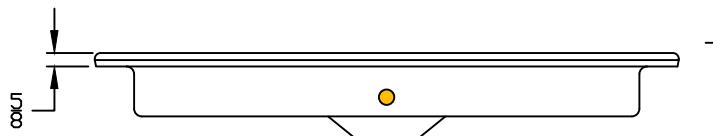

LID KEY	
1	BLACK COLOR
B	BRASS LOCK

DFW-BLOCK-XL

NOTES

- 1) DIM'S $\pm 1/8$ " U.N.O.
- 2) LID MATERIAL: HDPE

DFW PLASTICS, INC. ENGAGES IN ONGOING RESEARCH AND DEVELOPMENT TO IMPROVE AND ENHANCE ITS PRODUCTS. THEREFORE, DFW PLASTICS, INC. RESERVES THE RIGHT TO CHANGE PRODUCT OR SYSTEM SPECIFICATIONS WITHOUT NOTICE.