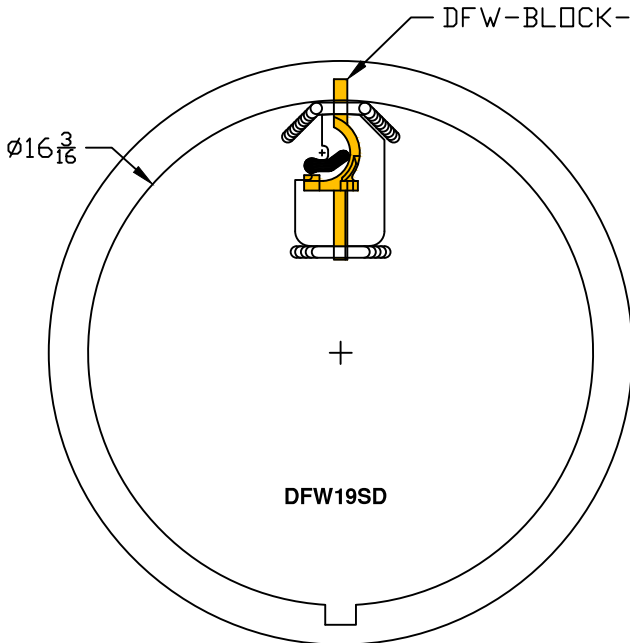

LID KEY	
1	BLACK COLOR
B	BRASS LOCK

DFW-BLOCK-XL

NOTES

- 1) DIM'S $\pm 1/8$ " U.N.O.
- 2) LID MATERIAL: HDPE

DFW PLASTICS, INC. ENGAGES IN ONGOING RESEARCH AND DEVELOPMENT TO IMPROVE AND ENHANCE ITS PRODUCTS. THEREFORE, DFW PLASTICS, INC. RESERVES THE RIGHT TO CHANGE PRODUCT OR SYSTEM SPECIFICATIONS WITHOUT NOTICE.

DFW PLASTICS, INC.
 PO BOX 648
 BEDFORD, TEXAS 76095
 (817) 439-3600
 (817) 439-3700 (f)
 www.dfwplasticsinc.com

DFW19SD-1B-LID

CREATED: 08/25/2015

UPDATED: 08/25/2015

ACCEPTED: JMc

DRAWN BY: RMc

PLOT SCALE: 1:4