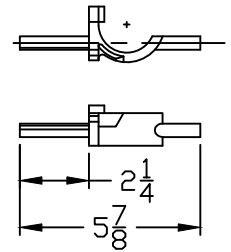

LID KEY	
1	BLACK COLOR
B	BRASS LOCK

DFW-BLOCK-XL

NOTES

- 1) DIM'S $\pm 1/8$ " U.N.O.
- 2) LID MATERIAL: HDPE

DFW PLASTICS, INC. ENGAGES IN ONGOING RESEARCH AND DEVELOPMENT TO IMPROVE AND ENHANCE ITS PRODUCTS. THEREFORE, DFW PLASTICS, INC. RESERVES THE RIGHT TO CHANGE PRODUCT OR SYSTEM SPECIFICATIONS WITHOUT NOTICE.