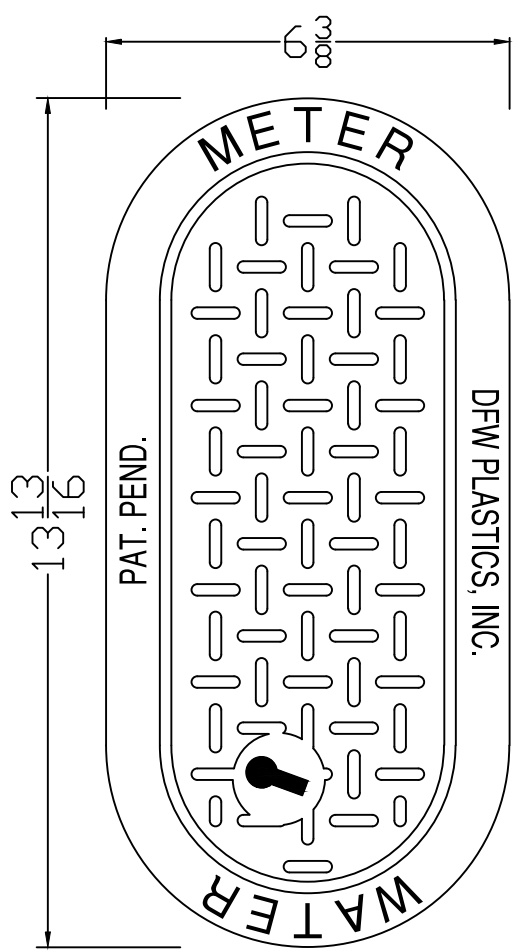

LID KEY	
1	BLACK COLOR
Q	KEYHOLE

- NOTES**
- 1) DIM'S ± 1/8" U.N.O.
 - 2) LID MATERIAL: HDPE

DFW PLASTICS, INC. ENGAGES IN ONGOING RESEARCH AND DEVELOPMENT TO IMPROVE AND ENHANCE ITS PRODUCTS. THEREFORE, DFW PLASTICS, INC. RESERVES THE RIGHT TO CHANGE PRODUCT OR SYSTEM SPECIFICATIONS WITHOUT NOTICE.

DFW PLASTICS, INC.
 PO BOX 648
 BEDFORD, TEXAS 76095
 (817) 439-3600
 (817) 439-3700 (f)
 www.dfwplasticsinc.com

DFW6514-1Q-LID

CREATED: 08/02/2013
UPDATED: 08/02/2013
ACCEPTED: JMc
DRAWN BY: RMc
PLOT SCALE: 1:3