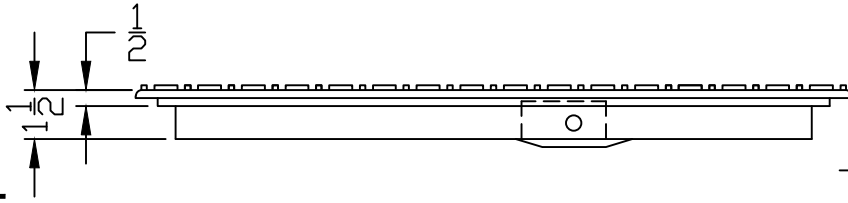

LID KEY	
SL	SIDE LOCK
1	BLACK COLOR
Q	KEYHOLE FOR LOCK

NOTES

- 1) DIM'S ± 1/8" U.N.O.
- 2) LID MATERIAL: HDPE

DFW PLASTICS, INC. ENGAGES IN ONGOING RESEARCH AND DEVELOPMENT TO IMPROVE AND ENHANCE ITS PRODUCTS. THEREFORE, DFW PLASTICS, INC. RESERVES THE RIGHT TO CHANGE PRODUCT OR SYSTEM SPECIFICATIONS WITHOUT NOTICE.